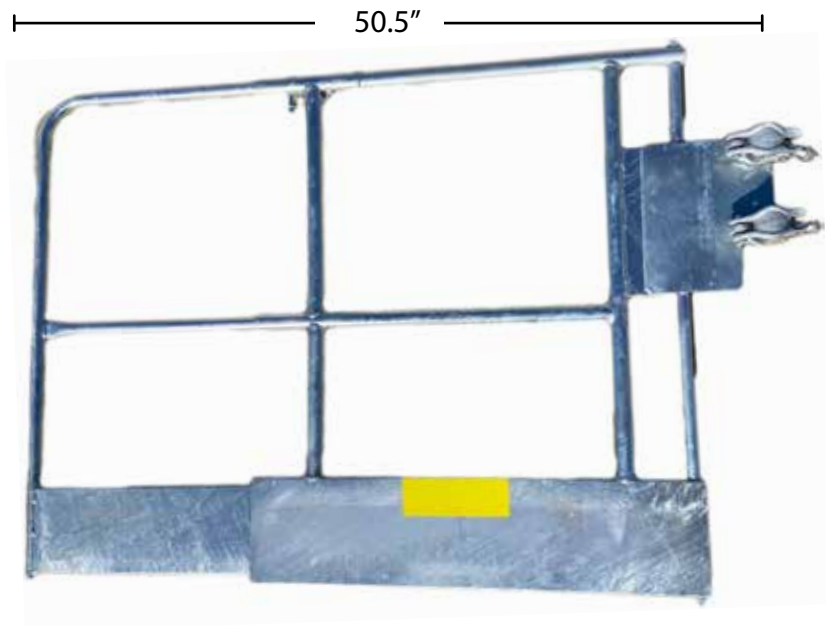

Adjustable Swing Gate w/ Toe Board

PRODUCT INFORMATION SHEET

Adjustable Swing Gate w/ Toeboard:

- Toeboard Protection
- Fully Hot-Dip Galvanized
- Expandable from 38" to 50.5"
- "Do Not Stand" written on top of Toeboard
- Heavy-Duty Gate
- Holes punched to fit swing gate openings of:
3'6", 3'7", 3'10", 4' & 4'3" gaps

Product Code	Description	Lbs.	Kg.
UF-ASGT	Adjustable Swing Gate w/ Toeboard	43.6	19.8