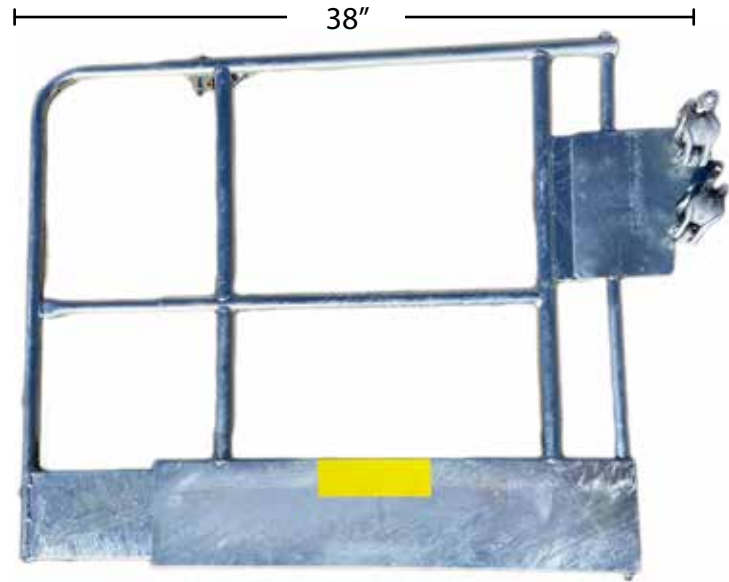

Adjustable Swing Gate w/ Toe Board

PRODUCT INFORMATION SHEET

Adjustable Swing Gate w/ Toeboard:

- Toeboard Protection
- Fully Hot-Dip Galvanized
- Expandable from 38" to 50.5"
- "Do Not Stand" written on top of Toeboard
- Heavy-Duty Gate
- Holes punched to fit swing gate openings of:
3'6", 3'7", 3'10", 4' & 4'3" gaps

Product Code	Description	Lbs.	Kg.
UF-ASGT	Adjustable Swing Gate w/ Toeboard	43.6	19.8